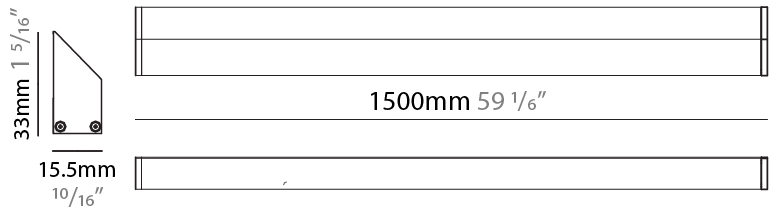

PROJECT	_____
TYPE	_____
SPECIFIER	_____
QUANTITY	_____
DATE	_____

IWASH SURFACE

A1250008-

base number   Color   Lens
Temperature   Options

1. To build a product code in our configurator select the specify button on the base model # product page
2. To build a manual product code on this datasheet choose from the options listed below in blue font and add the suffix to the base model #

GENERAL

Series: iWash
Brand: Unonovesette
Division: Architectural
Mounting Type: Surface
Mounting Location: Under Cabinet
Subcategory: Profile

PHYSICAL

Shape: Rectangle
Length (mm): 1500
Length (in): 59
Width (mm): 15.5
Width (in): 3/5
Height (mm): 33
Height (in): 1 2/7
Light Distribution: Asymmetric
Weight (kg): 0.51
Weight (lbs): 1.12
Diffuser: Opal / Transparent PMMA
Fixture Finish: ANA
Fixture Material: Extruded Aluminum
Cable Details: 450 mm cable 2x0.5 mm2

ELECTRICAL

Lamp Type: LED
Input Wattage (W): 30
Total Output Wattage (W): 26.7
Dimming: Non-Dimming / Phase Dimming (120Vac only) / 0-10V Dimming
Driver Included: No
Driver Location: Remote
Driver Type: Constant Voltage - 120 / 277Vac
Driver Class: Class 2
Input Voltage (V): 120 - 277
Output Voltage (V): 24

LED

Color Temperature (°K): 2700 / 3000 / 4000
Max. Delivered Lumen (lm): 1800
CRI: >85 CRI
Lamp Life (hrs): 100000

OPTICAL

Optic°: 95

RATINGS AND CERTIFICATIONS

Certified By: Certified for North American Standards
IP rating: IP40